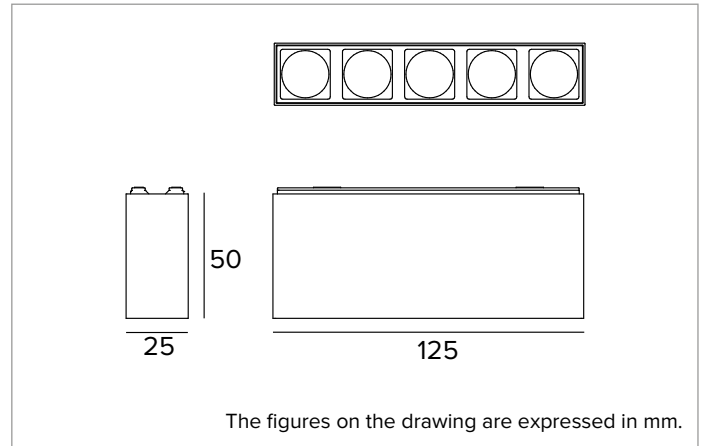

SOURCE

Hugh efficiency Ra90 LED Emitter.

Energy efficiency class: F

Nominal power: 7,3W

Nominal flux: 674lm

Colour rendering index: 90

Rf: 91.4

Rg: 103.9

CCT nominal: 3500K

SDCM: 2

Lifetime (L80/B10): >50000h tq +25°C

ILLUMINOTECHNICAL CHARACTERISTICS

The medium wide flood optical system has acrylic lenses and a black polycarbonate frame. The light is suitable for installation in work environments UGR<19 (EN12464-1).

Optic: LENS

Beam angles: MWFL

Optical efficiency: 72%

Fixture flux: 487lm

Luminous efficacy: 59lm/W

Photobiological safety: Compliant with RG1 low risk group

MECHANICAL CHARACTERISTICS

White painted die-cast aluminium body. Multiple fixed light, 125x25mm.

Colour and finish: Plaster white

Dimensions: 25x125mm

Weight: 0.13Kg

Version: 5X CASAMBI

Degree of protection: IP20

ELECTRICAL CHARACTERISTICS

Fixture Power: 8W

Power supply: 48Vdc

Insulation Class: CLASS 3

Class F: YES

Ambient temperature: 0°C / +25°C

INSTALLATION

Extremely rapid, versatile and simple mechanical and electrical coupling system using magnets which support the fixture on the Power Track and feed power inside the fixture on all versions.

NOTES

Integrated Casambi control system (Casambi Ready). DALI control system available using a special accessory. 110-277Vac version available on request.

WARRANTY

5 years.

Due to the technological evolution of the electronic components, the data provided may be updated, and as such, confirmation must be requested during the order process.

Luminous flux and power supply have +/-10% tolerances with respect to the indicated value. tq +25°C (CIE 121).

We reserve the right to make technical changes.

Targetti Sankey S.r.l.
Via Pratese, 164
50145 Firenze - Italy
Tel: +39 055 37911
targetti.com
targetti@targetti.com

CCIAA Firenze
Share Capital:
€ 500.000,00
VAT N. (IT):
01537660480
R.E.A: FI-275656

TARGETTI